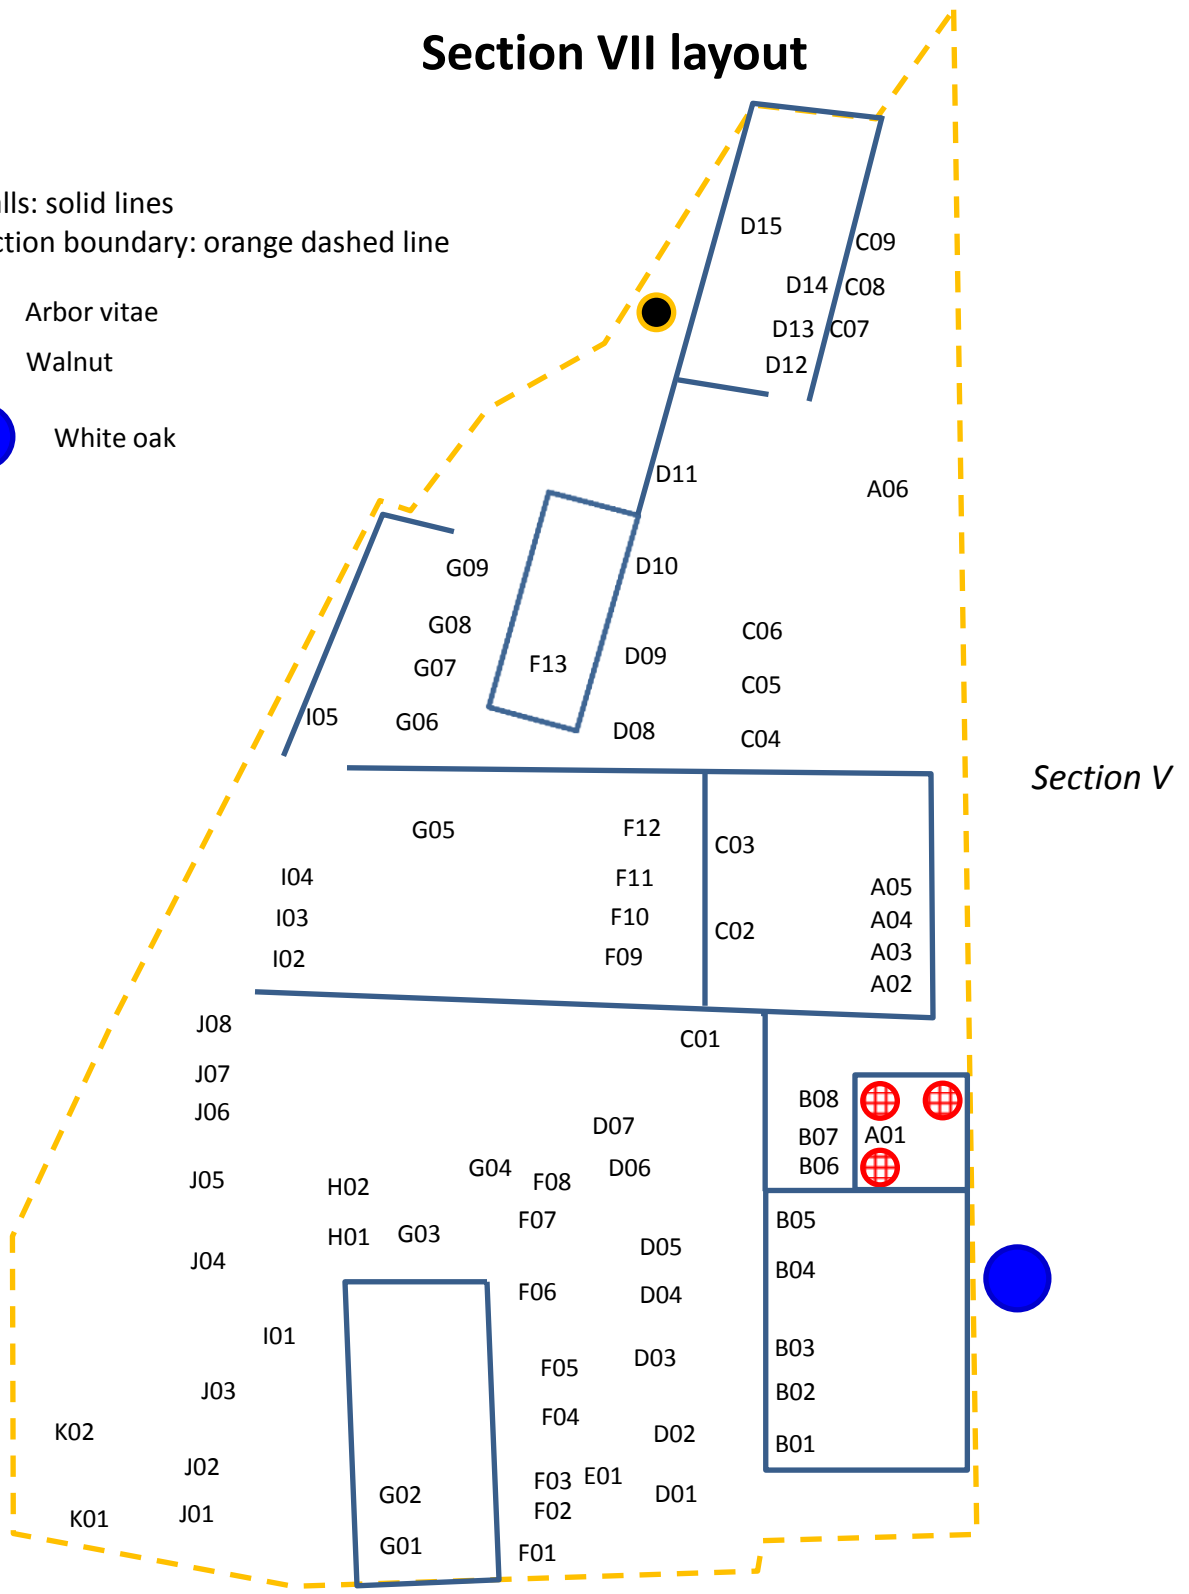

# Section VII layout

Walls: solid lines

Section boundary: orange dashed line

 Arbor vitae

 Walnut

 White oak

*Section V*

*Section VI*