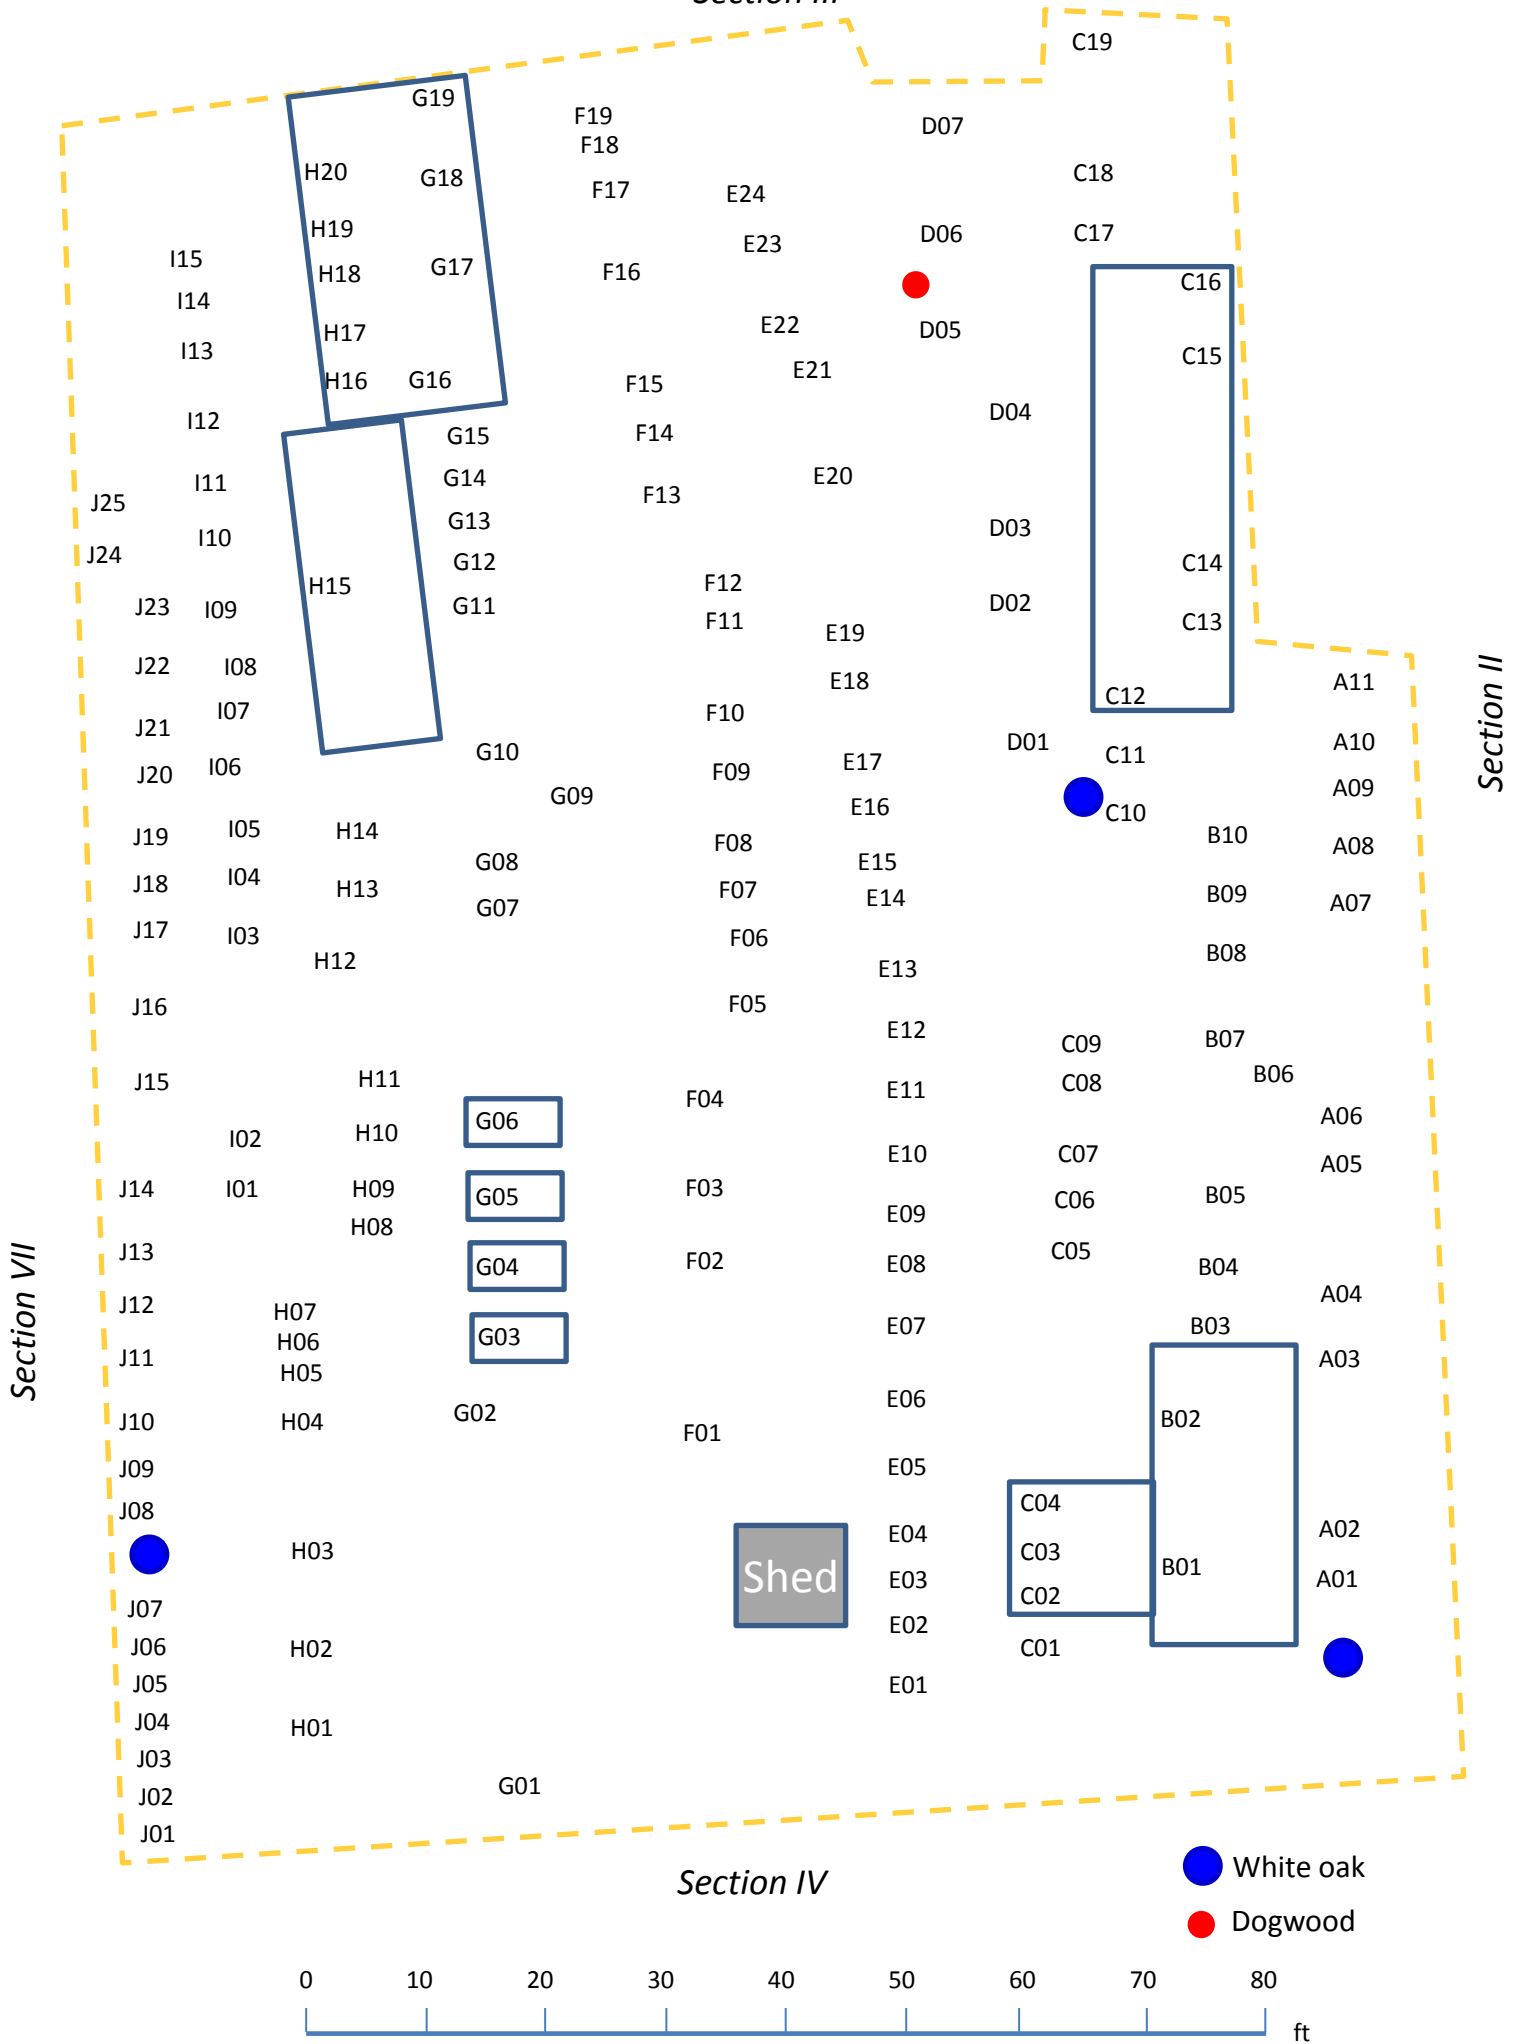

# Section V layout

*Section III*

- White oak
- Dogwood