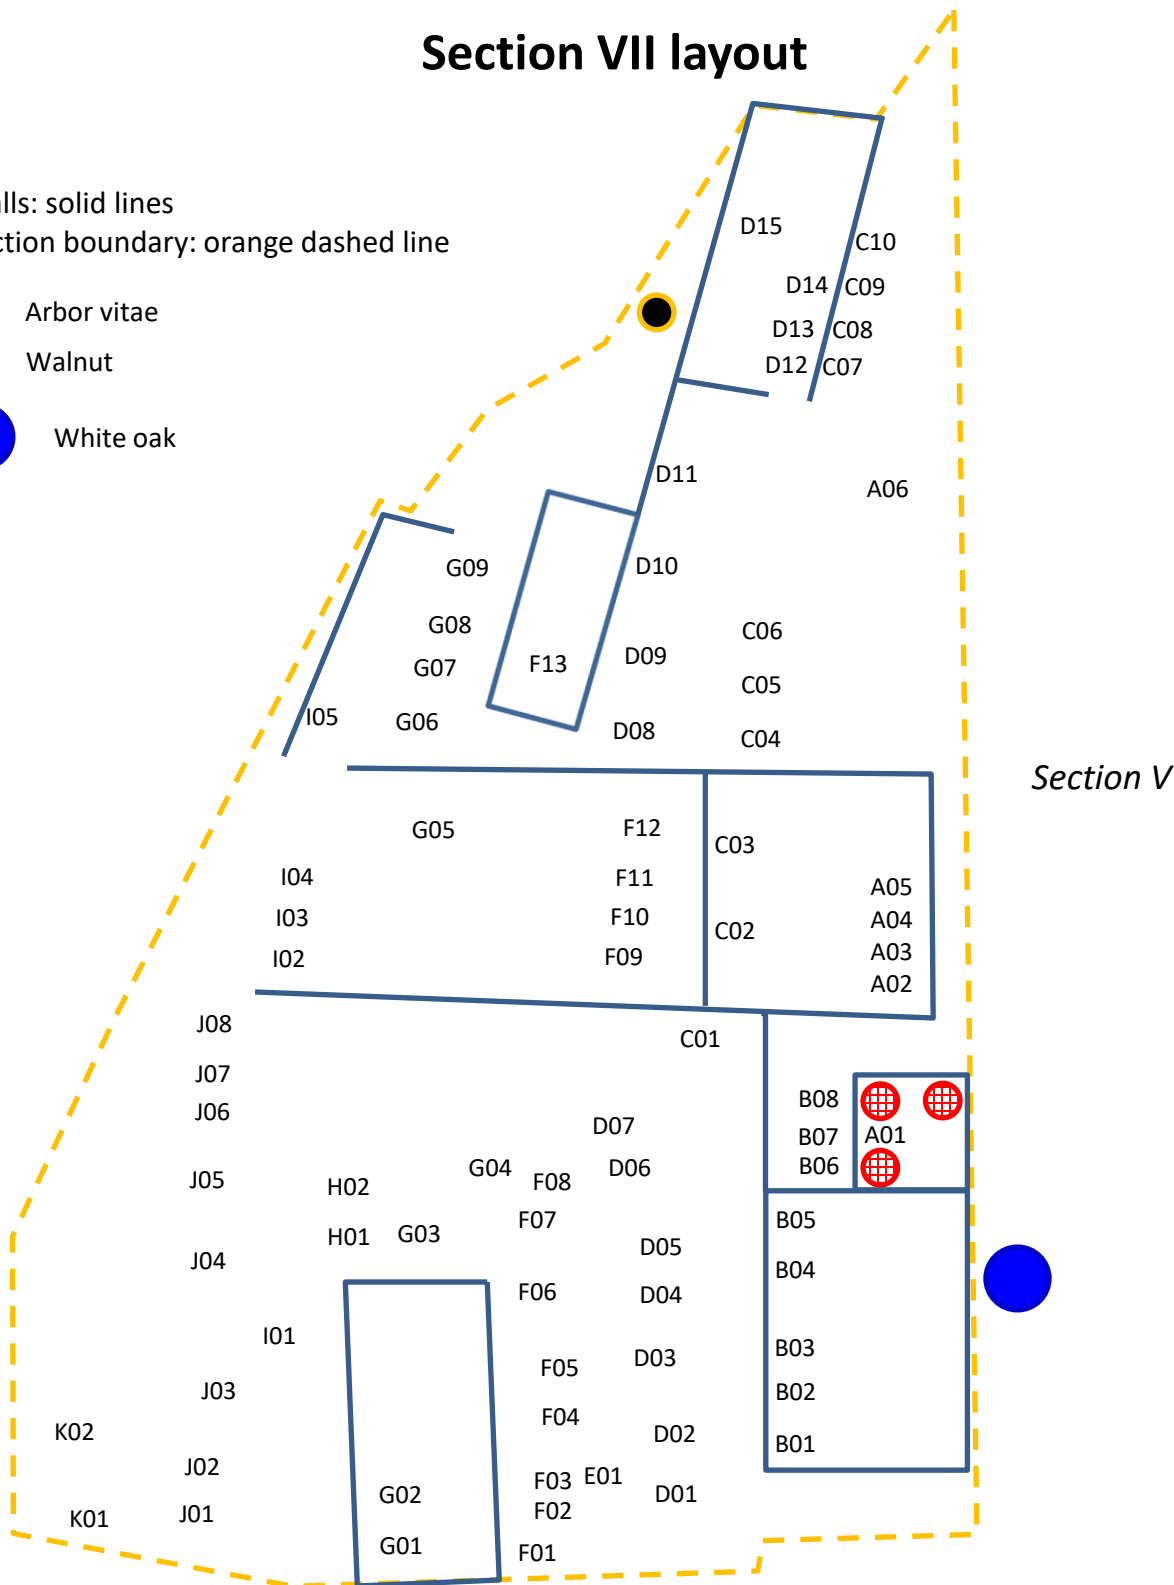

# Section VII layout

Walls: solid lines

Section boundary: orange dashed line

 Arbor vitae

 Walnut

 White oak

*Section V*

*Section VI*